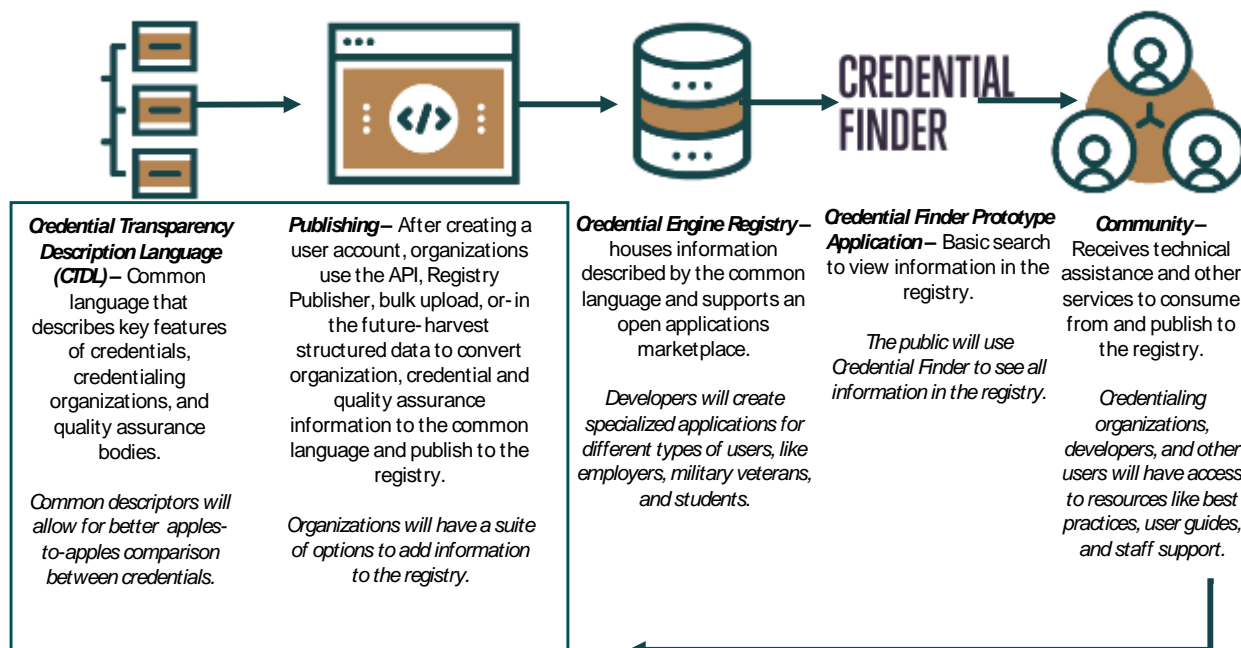

General Resources

This document provides general resources for Credential Engine's partners and supporters to access and utilize in the lead up to the Credential Engine Launch. Please feel free to share these resources to your contacts as you discuss Credential Engine's work, and do not hesitate to reach out to us with additional questions

- Video link: <https://www.youtube.com/watch?v=EMfk1FSLbiY&t=1s>
- Link to General Fact Sheet: http://credentialengine.org/Content/Articles/Documents/General_Fact_Sheet.pdf
- List of Registry Participants: <http://credentialengine.org/credentialregistry/participants>
- Infographic of How this works: